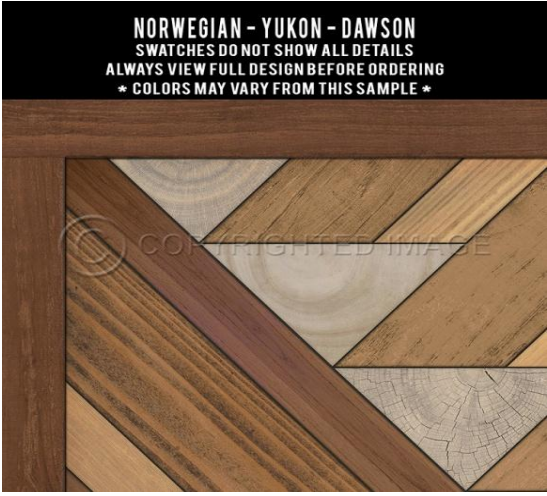

Yukon

Questions? Call Daren 781-444-4037 or email Daren@puravidahg.com