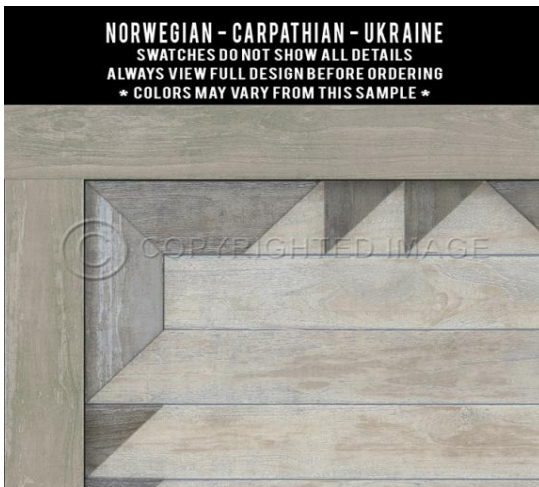

NORWEGIAN - APPALACHIAN - TYRANT WINDS

SWATCHES DO NOT SHOW ALL DETAILS
ALWAYS VIEW FULL DESIGN BEFORE ORDERING
* COLORS MAY VARY FROM THIS SAMPLE *

Bohemian

Carpathian

Questions? Call Daren 781-444-4037 or email Daren@puravidahg.com