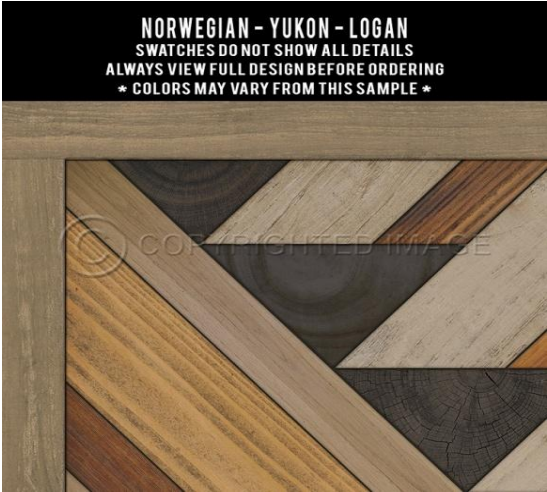

Yukon

Questions? Call Daren 781-444-4037 or email Daren@puravidahg.com