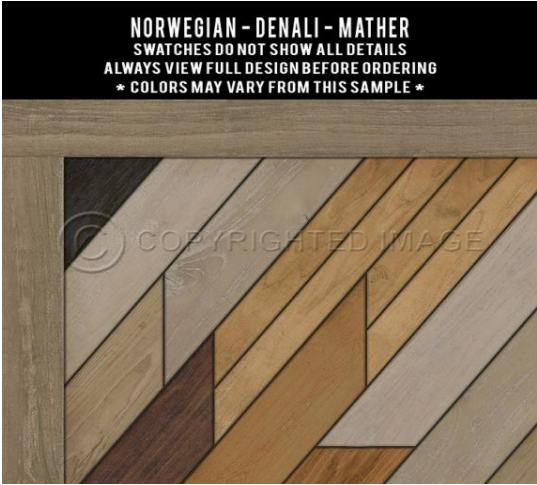

NORWEGIAN - APPALACHIAN - THE FOG HAS RISEN

SWATCHES DO NOT SHOW ALL DETAILS
ALWAYS VIEW FULL DESIGN BEFORE ORDERING
* COLORS MAY VARY FROM THIS SAMPLE *

NORWEGIAN - APPALACHIAN - IN GREAT GRANDEUR

SWATCHES DO NOT SHOW ALL DETAILS
ALWAYS VIEW FULL DESIGN BEFORE ORDERING
* COLORS MAY VARY FROM THIS SAMPLE *

NORWEGIAN - APPALACHIAN - TYRANT WINDS

SWATCHES DO NOT SHOW ALL DETAILS
ALWAYS VIEW FULL DESIGN BEFORE ORDERING
* COLORS MAY VARY FROM THIS SAMPLE *

Bohemian

Carpathian

Questions? Call Daren 781-444-4037 or email Daren@puravidahg.com

Denali

Hoia

NORWEGIAN - HOIA - DESPAIR HAS ITS OWN CALMS
SWATCHES DO NOT SHOW ALL DETAILS
ALWAYS VIEW FULL DESIGN BEFORE ORDERING
* COLORS MAY VARY FROM THIS SAMPLE *

NORWEGIAN - HOIA - DRIFTING REEFWARDS
SWATCHES DO NOT SHOW ALL DETAILS
ALWAYS VIEW FULL DESIGN BEFORE ORDERING
* COLORS MAY VARY FROM THIS SAMPLE *