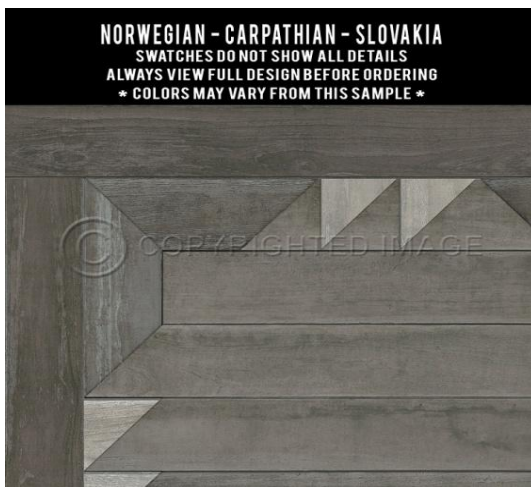

NORWEGIAN - APPALACHIAN - TYRANT WINDS

SWATCHES DO NOT SHOW ALL DETAILS
ALWAYS VIEW FULL DESIGN BEFORE ORDERING
* COLORS MAY VARY FROM THIS SAMPLE *

Bohemian

Carpathian

Questions? Call Daren 781-444-4037 or email Daren@puravidahg.com