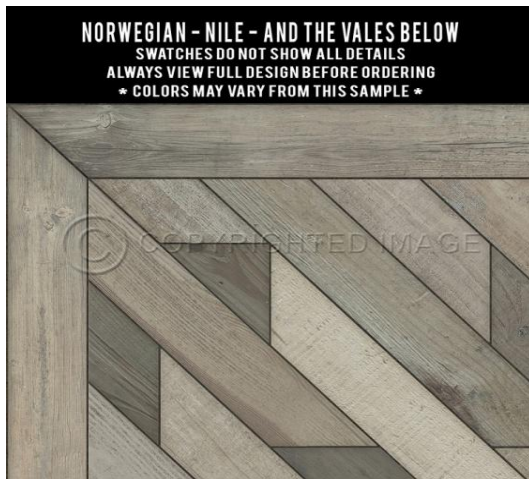

NORWEGIAN - MOUNT ZEPPELIN - THROUGH A FOREST

SWATCHES DO NOT SHOW ALL DETAILS
ALWAYS VIEW FULL DESIGN BEFORE ORDERING
* COLORS MAY VARY FROM THIS SAMPLE *

Native

Nile

Trollheiman

Wicklow

NORWEGIAN - WICKLOW - BLACKSTAIR
SWATCHES DO NOT SHOW ALL DETAILS
ALWAYS VIEW FULL DESIGN BEFORE ORDERING
* COLORS MAY VARY FROM THIS SAMPLE *

NORWEGIAN - WICKLOW - CAMADERRY
SWATCHES DO NOT SHOW ALL DETAILS
ALWAYS VIEW FULL DESIGN BEFORE ORDERING
* COLORS MAY VARY FROM THIS SAMPLE *

NORWEGIAN - WICKLOW - GLENDALOUGH
SWATCHES DO NOT SHOW ALL DETAILS
ALWAYS VIEW FULL DESIGN BEFORE ORDERING
* COLORS MAY VARY FROM THIS SAMPLE *