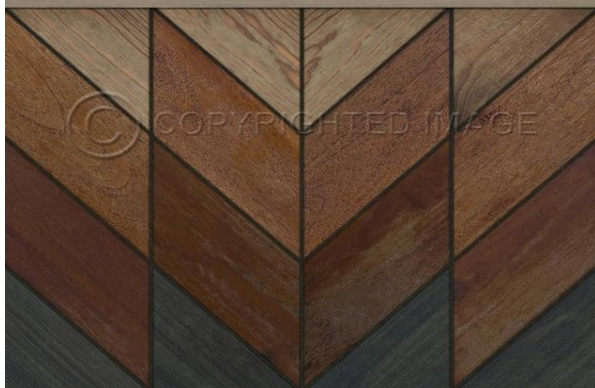

NORWEGIAN - WICKLOW - GLENDALOUGH
SWATCHES DO NOT SHOW ALL DETAILS
ALWAYS VIEW FULL DESIGN BEFORE ORDERING
* COLORS MAY VARY FROM THIS SAMPLE *